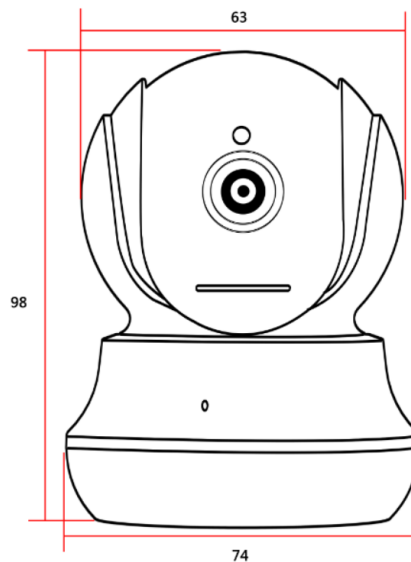

Packing list

- 1* camera
- 1*USB cable
- 1*5V1A
- 1*Manual

Camera Size

HFWVISION HF-D21

Technical Parameter

Model :	HF-D21
System structure	dual-core 32-bit DSP (XM530) ,pure hard compression ,watch dog
Sensor	High performance CMOS sensor
Video compression	H.265AI coding,support dual stream,AVI;0.1M~10Mbps variable
Min.Illumination	Color : 0.01Lux @(F1.2,AGC ON); 0 Lux with IR
	Black/White: 0.001 Lux @ (F1.2,AGC ON),0 Lux with IR
Image output	Main stream: 1920*1080@12fps; sub-stream: 800*448@12fps
Shutter	1/50(1/60)s to 1/10,000s
Lens	3.2MM
Night Vision	10M
Noise reduction	Support 2D/3D
Wide dynamic	Support
Auto iris	N/A
Audio compression	G.711 standard compression,support two-way Bidirectional Talk,support for audio and video synchronization
Audio	1ch input,level:2Vp-p,impedance:1kΩ,support sound pick-up input;1ch output,impedance:16Ω,30mw,support microphone;
Singal interface	one IR-CUT interface
PTZ	Support left and right 355 degrees, up and down 90 degrees
Material	Pastic
Network interface	support 2.4G wireless
Reset	Support
Storage mode	Local TF card, up to 128G; cloud storage
Reliability	Comprehensive lightning protection, 7 * 24 hours 65 °C high temperature stable and reliable testing
Intelligence analysis	Supporting human detection ,support to customizing other intelligent functions
Other function	It supports remote monitoring of mobile client, push message after alarm of human figure detection, and supports MJPEG
	capture;
Power	DC 5V
Camera Size	98*74*63MM
Package	131*131*94mm
weight	240G
Other	Private model, patented design